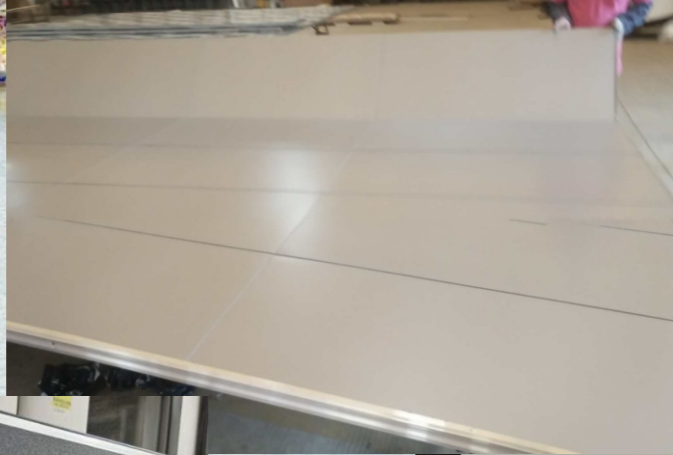

FLAT WITH WINDOWS GARAGE DOOR

FLAT GARAGE DOOR //

GLASS MIRROR GARAGE DOOR

FULL MIRROR GARAGE DOOR //

GRILL DECORATE GARAGE DOOR //

TURN UP GARAGE DOOR

Foshan seeyesdoor Co.,.Limited

**Quality is important,you choosed factory;
Design&color also important,you choose designer.we are designer**